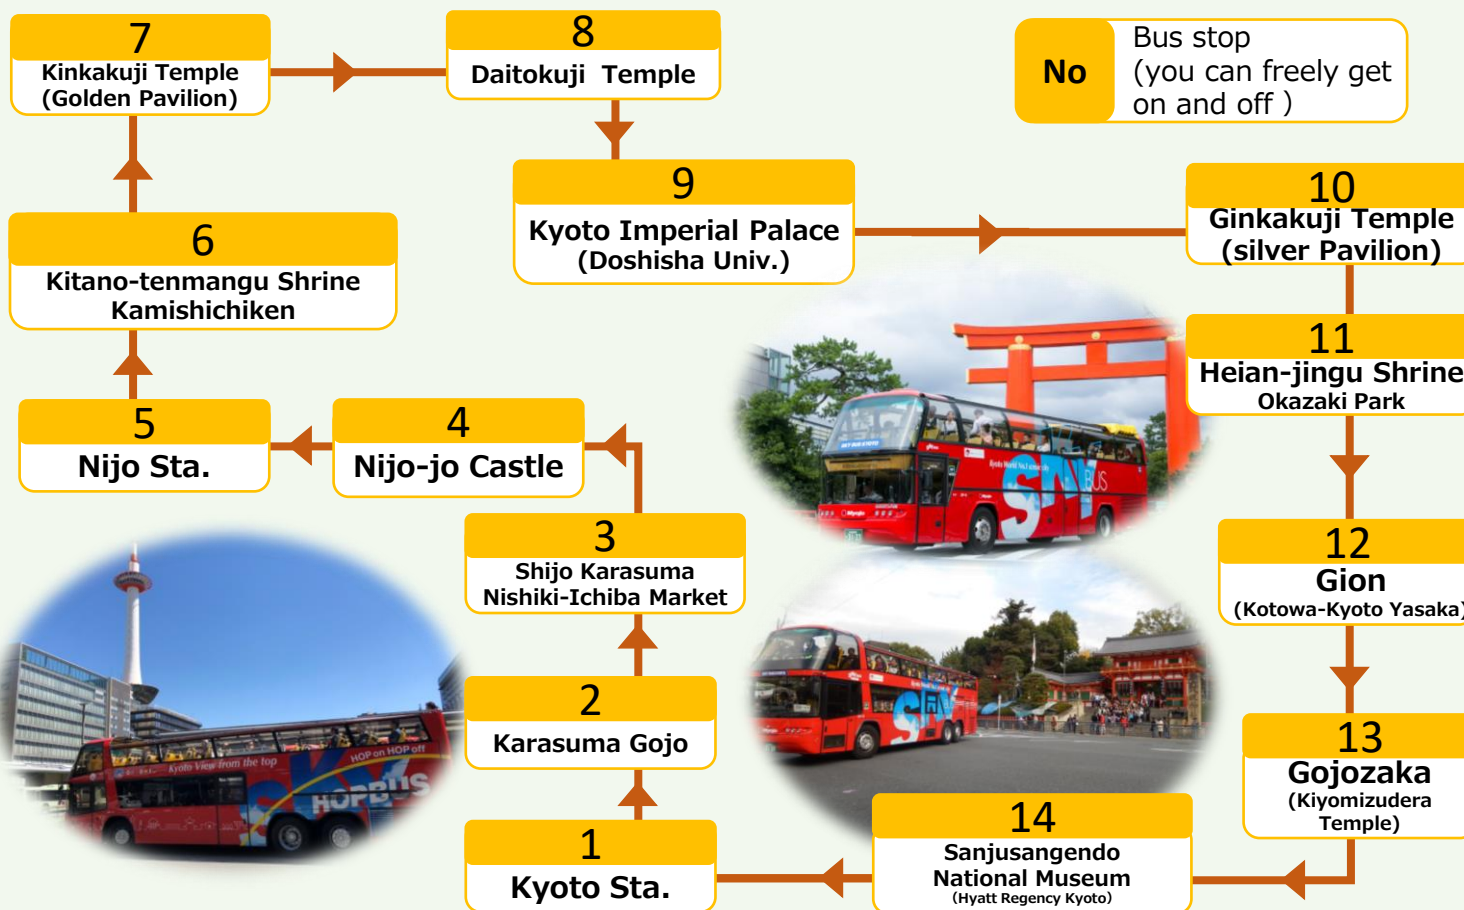

Course map

How to use

What is 'SKY HOP BUS'

We mainly operate open-top double-decker buses with bus stops near Kyoto's major tourist destinations. You can freely hop on and off of the bus as long as the ticket is valid.

Ticket purchase

You can purchase tickets when you board the bus directly on our bus stop.

Freely hop on and off of the bus

After purchasing the ticket, go straight to the bus. Starting from the first boarding, you can board as many times as you like within the valid time period.

※ The bus ticket service to Fushimi Inari Shrine is not available during normal operating hours as it will be operated for a limited time only.

Since the Sky Hop Bus has a trash can inside the car, please dispose of your trash in the trash can inside the bus.

Time Table

※Red frame : Time schedule afternoon discount applied

No	1 Kyoto Sta.	2 Karasuma Gojo	3 Shijo Karasuma	4 Nijo-jo Castle	5 Nijo Sta.	6 Kitano-Tenmangu Shrine	7 Kinkakuji Temple	8 Daitokuji Temple	9 Kyoto Imperial Palace	10 Ginkakuji Temple	11 Heian-Jingu Shrine	12 Gion	13 Gojozaka	14 Sanjusangendo	1 Kyoto Sta.
1	9:20	9:27	9:32	9:39	→	9:53	9:59	10:03	10:13	10:26	10:34	10:42	10:45	10:49	11:04
2	10:20	10:27	10:32	10:39	10:43	10:55	11:01	11:05	11:15	→	11:28	11:37	11:40	11:44	11:59
3	11:30	11:37	11:42	11:49	→	12:03	12:09	12:13	12:23	12:36	12:44	12:52	12:55	12:59	13:14
4	12:30	12:37	12:42	12:49	12:53	13:05	13:11	13:15	13:25	→	13:38	13:47	13:50	13:54	14:09
5	13:40	13:47	13:52	13:59	→	14:13	14:19	14:23	14:33	14:46	14:54	15:02	15:05	15:09	15:24
6	14:40	14:47	14:52	14:59	15:03	15:15	15:21	15:25	15:35	→	15:48	15:57	16:00	16:04	16:19
7	15:50	15:57	16:02	16:09	→	16:23	16:29	16:33	16:43	16:56	17:04	17:12	17:15	17:19	17:34
8	16:50	16:57	17:02	17:09	17:13	17:25	17:31	17:35	17:45	→	17:58	18:07	18:10	18:14	18:29